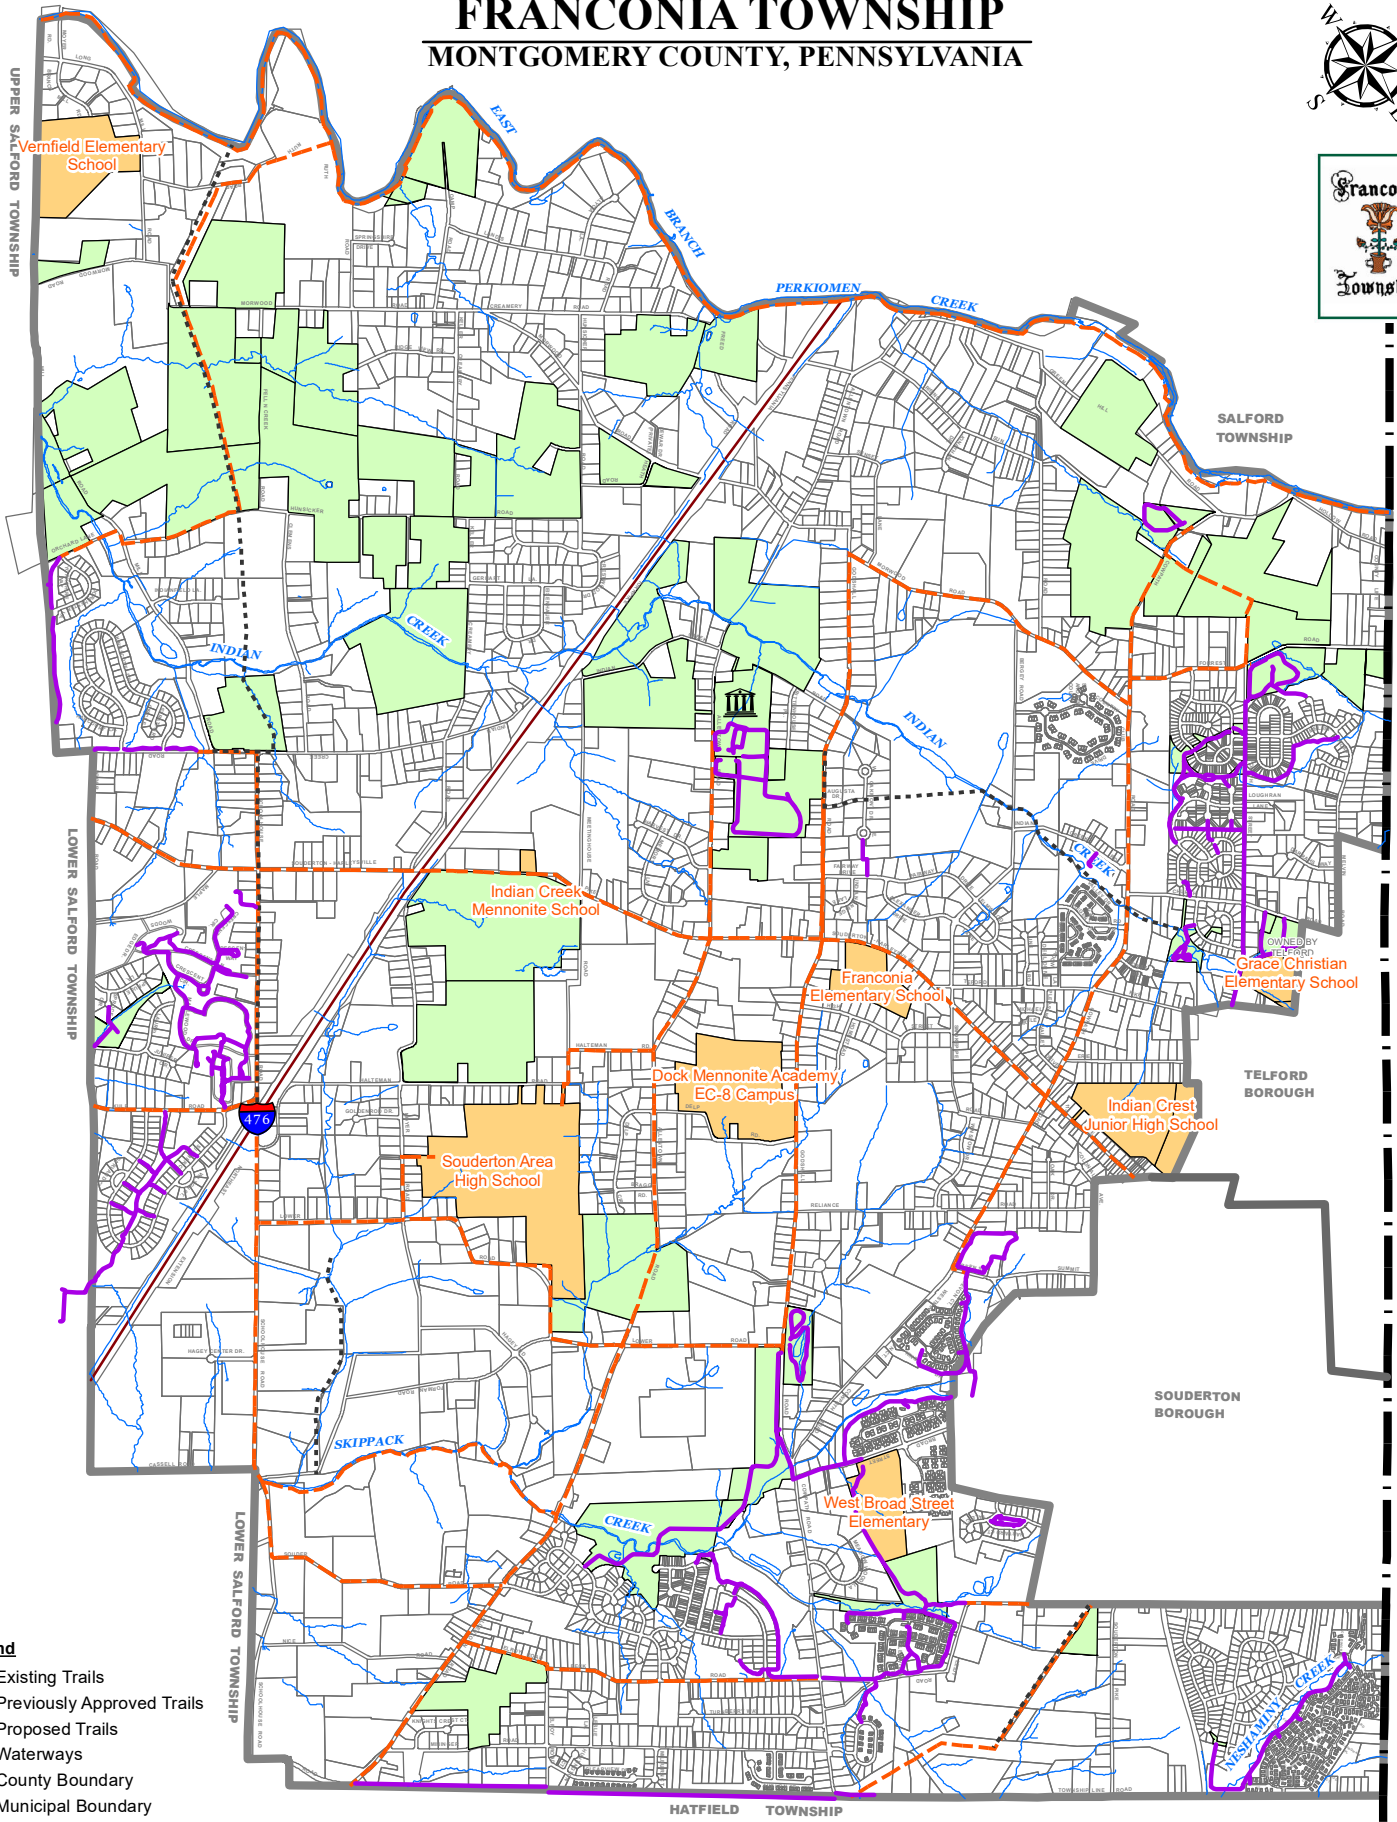

FRANCONIA TOWNSHIP

MONTGOMERY COUNTY, PENNSYLVANIA

- Legend**
- Existing Trails
 - Previously Approved Trails
 - Proposed Trails
 - Waterways
 - County Boundary
 - Municipal Boundary
 - Schools
 - Public Parks, Open Space & Preferential Assessment
 - Parcel Line
 - Municipal Building

GILMORE & ASSOCIATES, INC.
 ENGINEERING & CONSULTING SERVICES
 65 E. BUTLER AVENUE, NEW BRITAIN, PA. 18901 - (215) 345-4330 - WWW.GILMORE-ASSOC.COM

Trails Map
 FRANCONIA TOWNSHIP, MONTGOMERY COUNTY, PENNSYLVANIA

JOB NO.: 17-01151 DATE: JANUARY, 2024