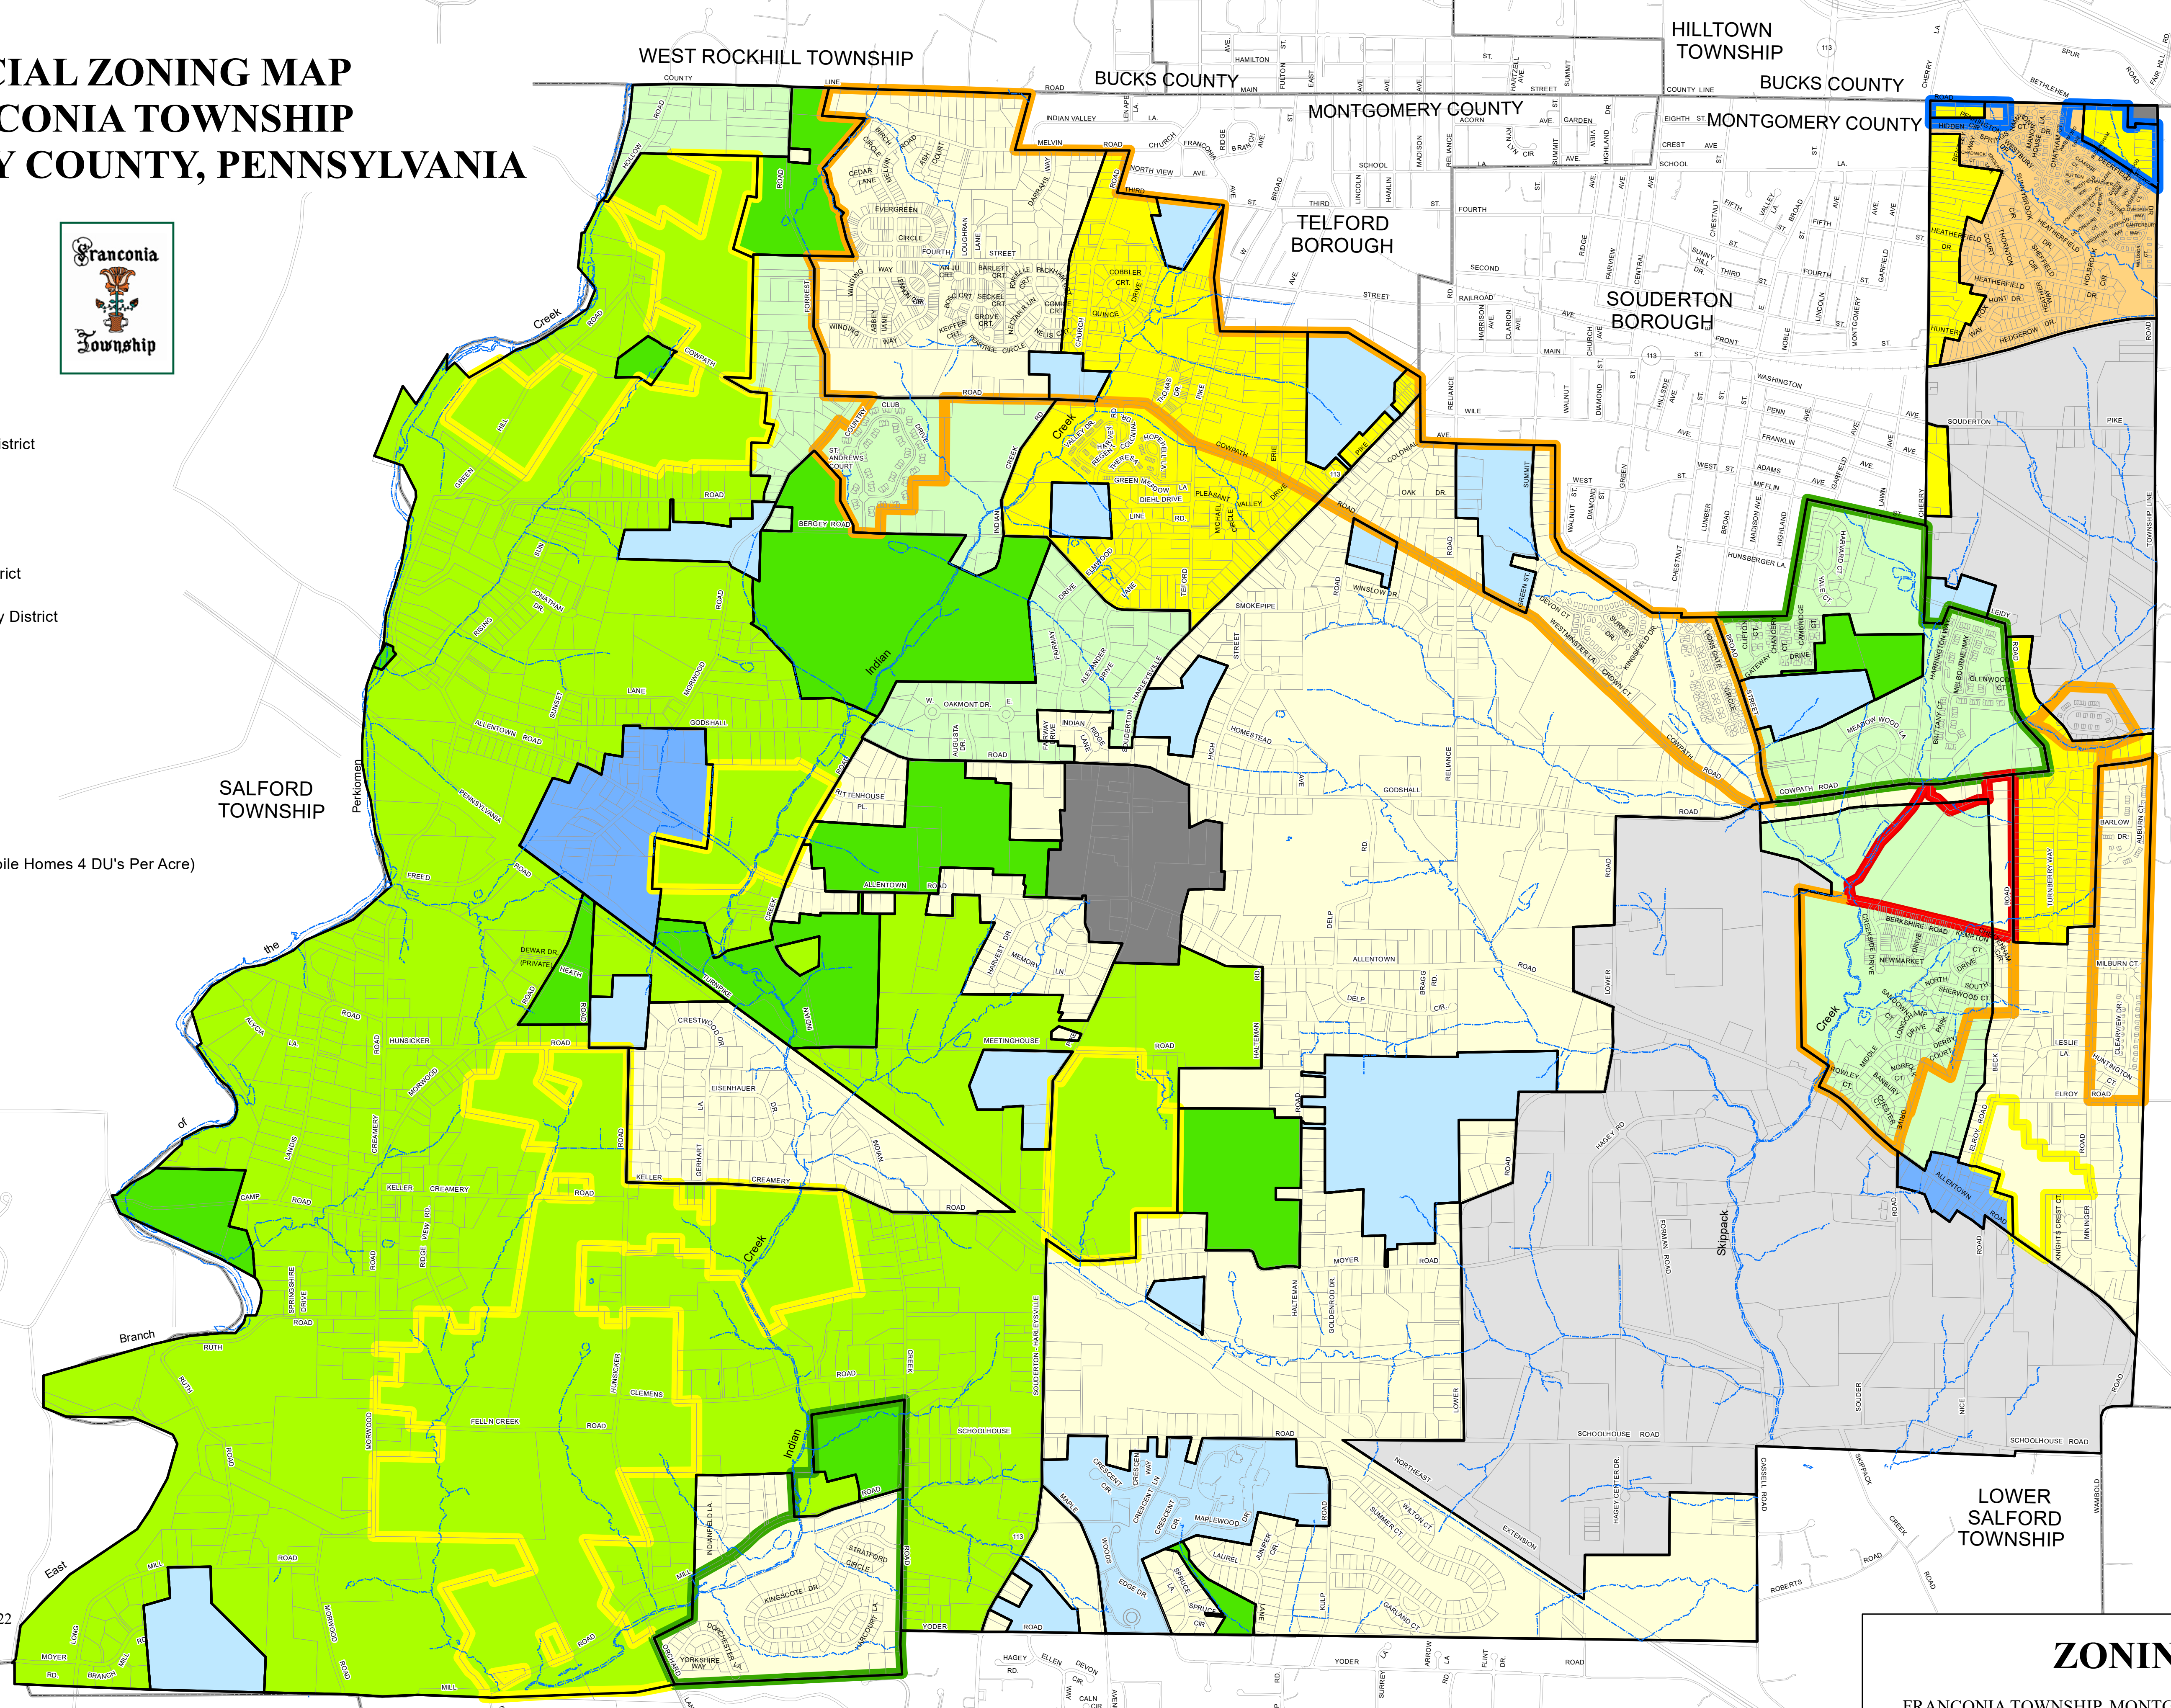

OFFICIAL ZONING MAP FRANCONIA TOWNSHIP MONTGOMERY COUNTY, PENNSYLVANIA

Legend

OVERLAY DISTRICTS

- OSR Open Space Residential District
- MRD Mixed Residential District
- PFL Preserved Farm Land
- NO Neighborhood Overlay District
- PO Professional Office Overlay District

ZONING DISTRICTS

- R-R Rural Resource
- R-175 Residential 60,000 SF
- R-130 Residential 35,000 SF
- R-100 Residential 25,000 SF
- R-50 Residential 25,000 SF (Mobile Homes 4 DU's Per Acre)
- C Commercial
- VC Village Commercial
- LI Limited Industrial
- INST Institutional
- REC Recreational

Zoning Ordinance
Issued Date: December 1993

Date

- Printed/Revised: 07-03-2014
- Printed/Revised: 11-21-2016
- Printed/Revised: 12-20-2021
- Printed/Revised: 03-28-2022*

* Per Ordinances 396, 404-19, 412-21, 414-21, 416-22